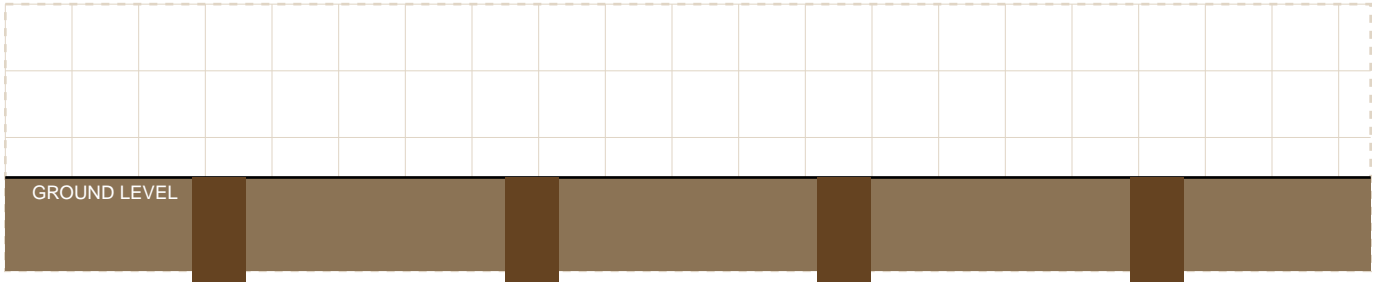

3 Dig Foundation Holes/Trenches

Dig pier holes at each corner and every 6' along the walls. Each hole: 12" diameter x 36" deep (below frost line). Include extra piers for the screened porch at 6' spacing. For waterfront lots: piers may need to be deeper and taller — consult local flood elevation requirements.

TOOLS NEEDED FOR THIS STEP:

- %^a Post hole digger or auger
- %^a Shovel
- %^a Measuring tape
- %^a Level

FREE
PREVIEW